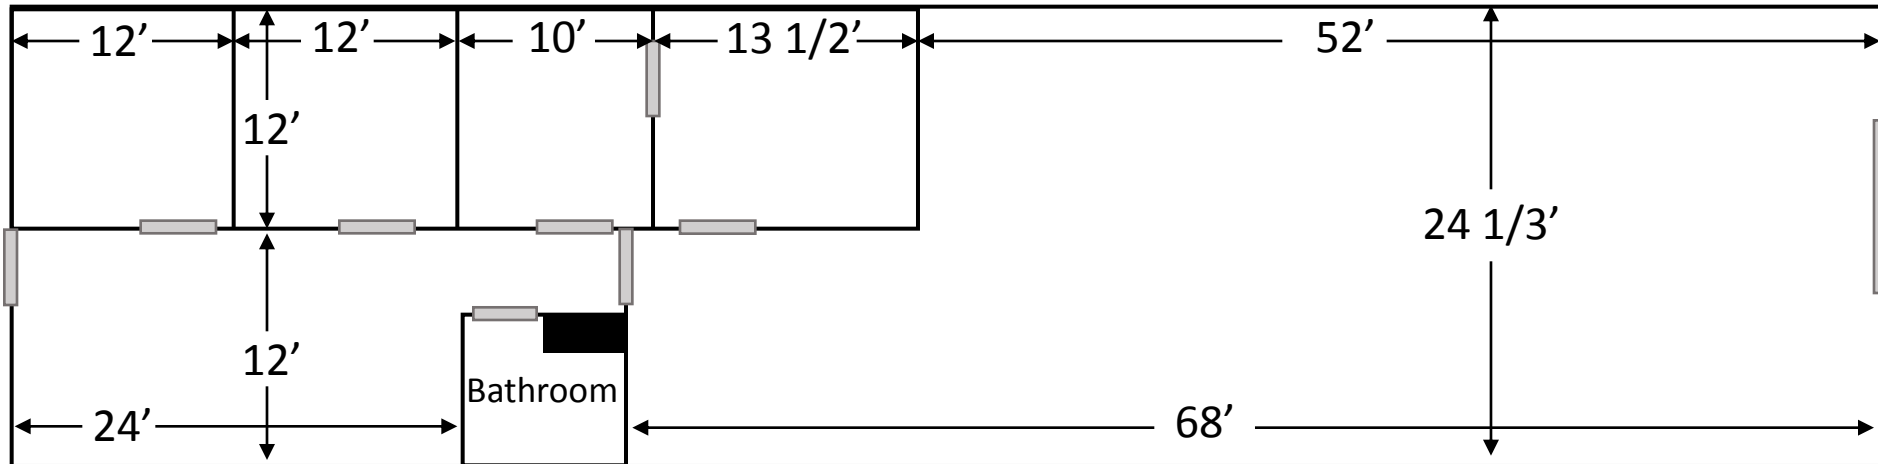

652 Florida Central Parkway  
2467 sq ft

Office Space  
987 sq ft

Warehouse Space  
1480 sq ft